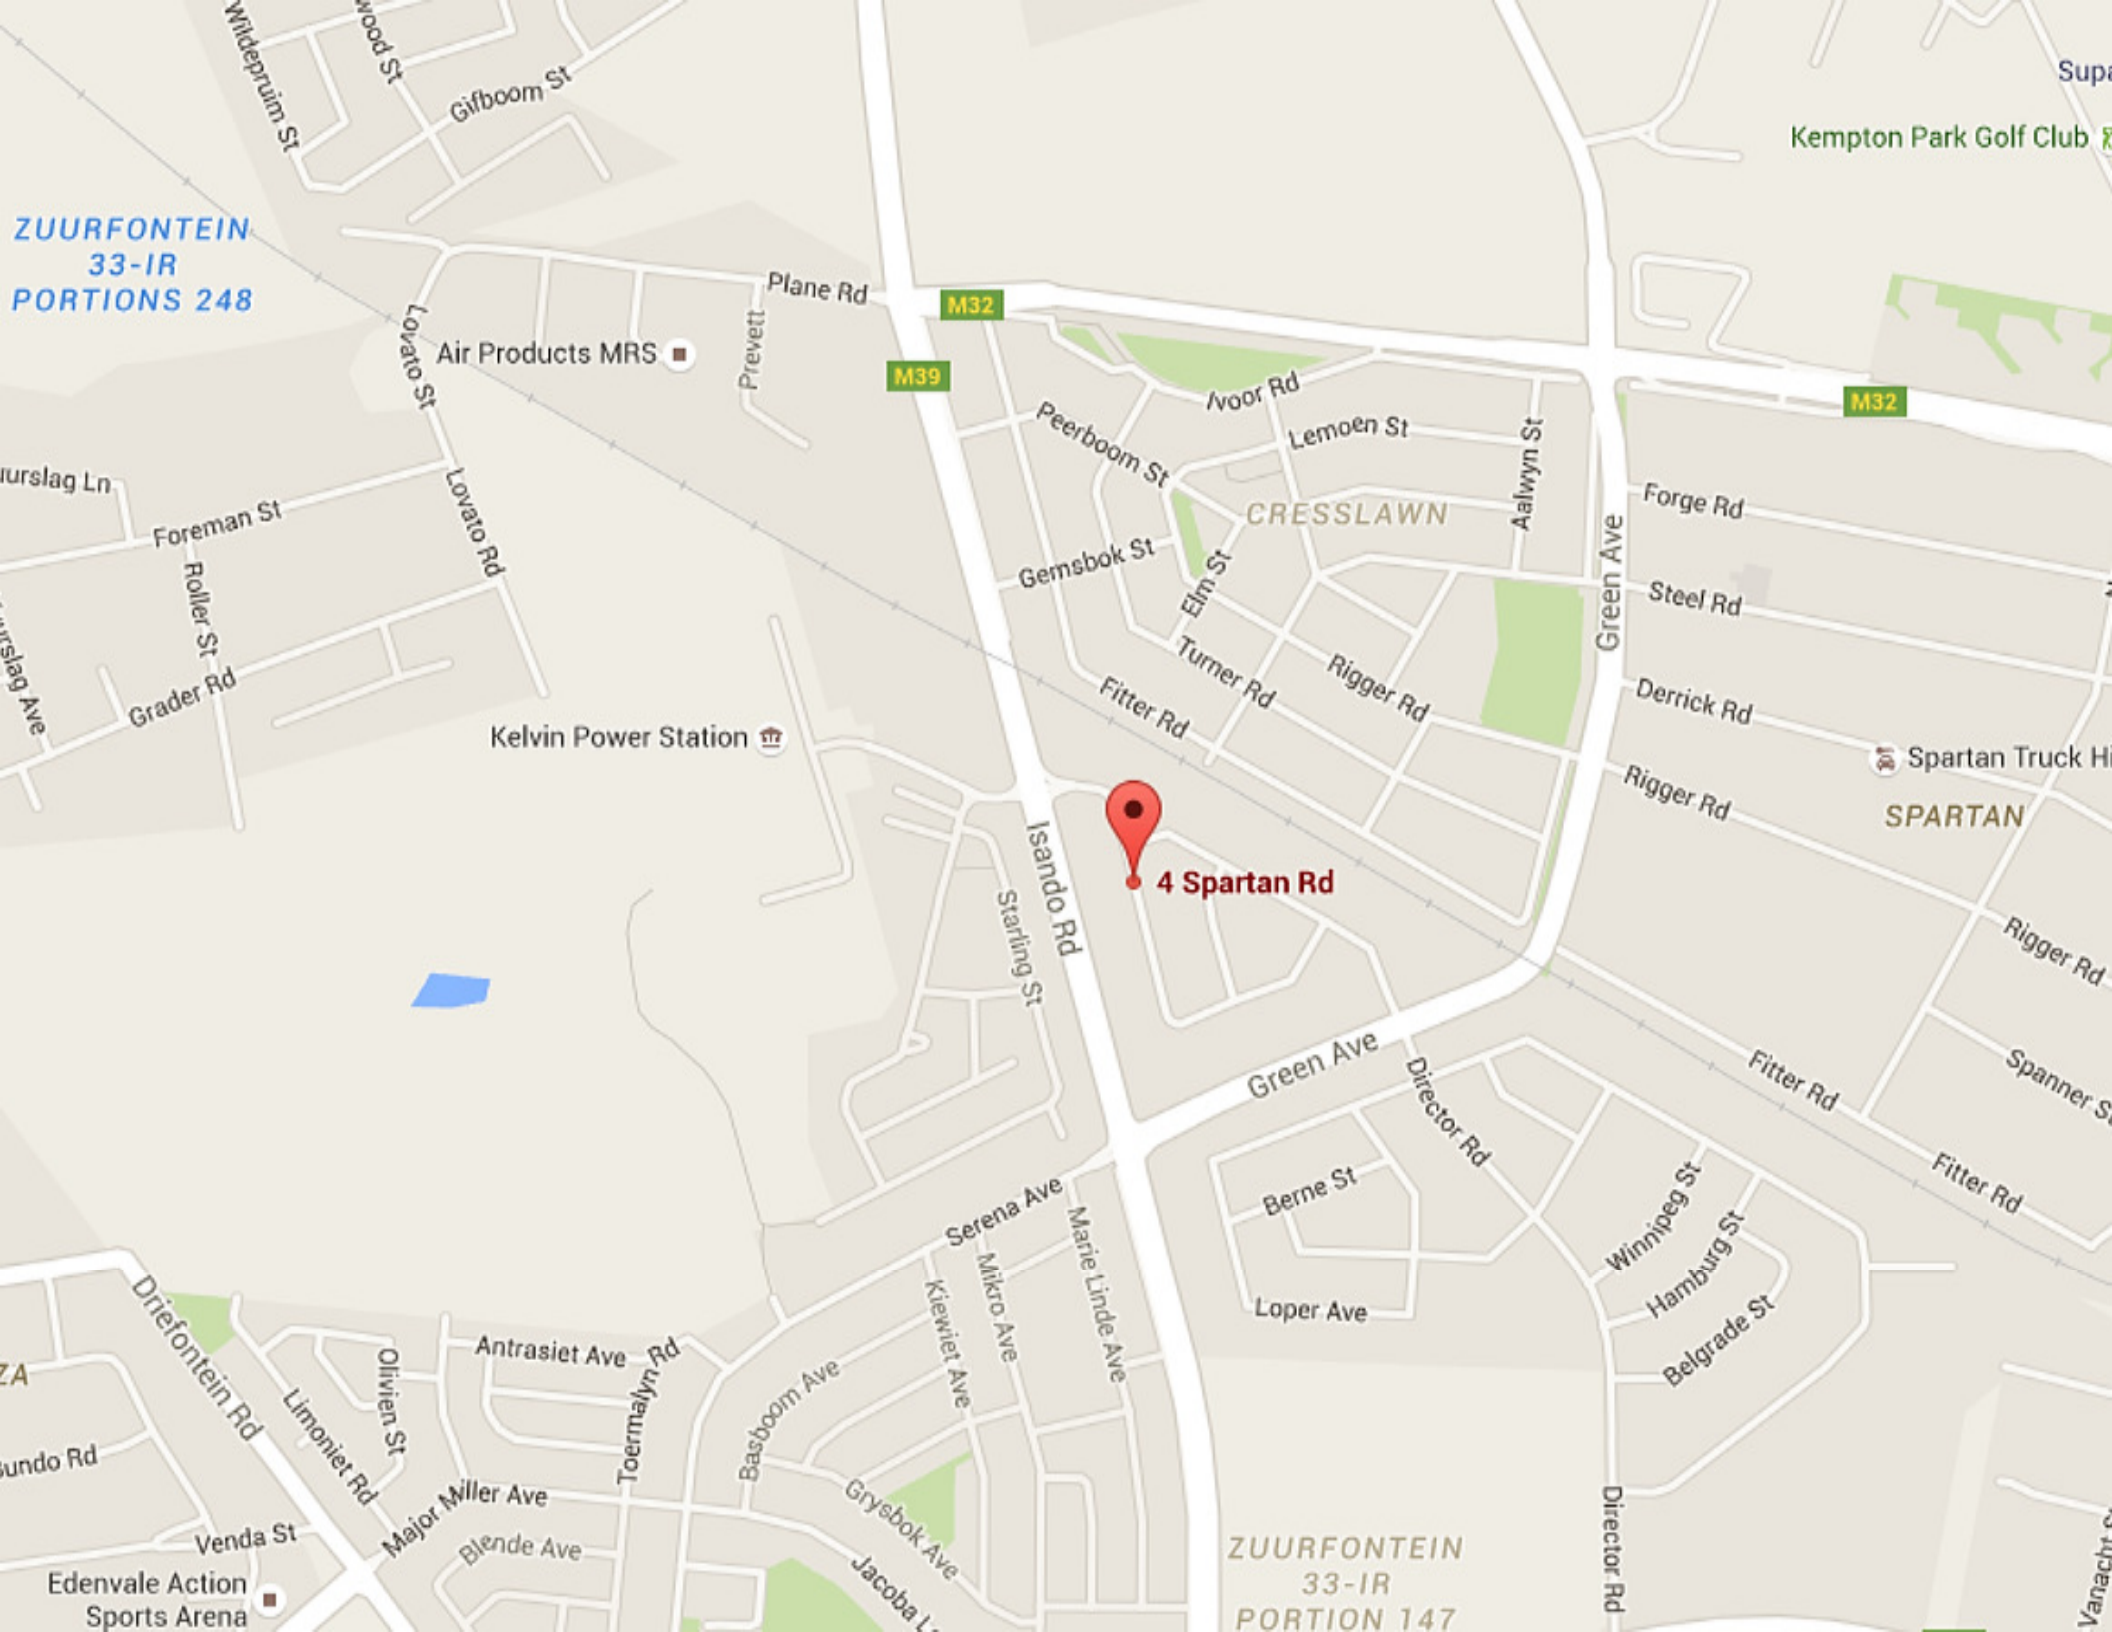

ZUURFONTEIN
33-IR
PORTIONS 248

Kempton Park Golf Club

Air Products MRS

Kelvin Power Station

4 Spartan Rd

CRESSLAWN

SPARTAN

ZUURFONTEIN
33-IR
PORTION 147